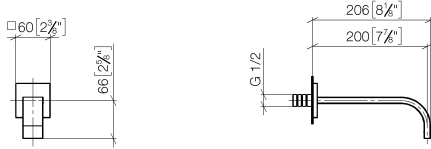

MEM Wall-mounted basin spout without pop-up waste - Champagne (22kt Gold)

MEM

13 800 782

- 200mm projection
- fixed spout
- rectangular, air-enriched flow
- hole diameter 37 mm
- rosette 60 x 60 mm
- 1/2" connection
- max. flow 5.7 l/min
- lead-free
- WRAS 2203039
- This product can help a building meet the requirements of Green Building Rating Systems, e.g. LEED®, BREEAM®, DGNB

Recommended miscellaneous

- Concealed wall elbow -** 35 085 970 90
- min. recess depth 90 mm
 - max. recess depth 163 mm

13 800 782
mm [inches]

Flow rate chart

Certificates

WRAS_2203039.

13 800 782

Spare parts list

No.	Item Number	Name	Quantity used	Delivery time
1	09 24 03 081 10 90	extension	1	2
2	90 27 78 035 00-47	rosette	1	30
3	90 29 03 109 00 90	aerator	1	2