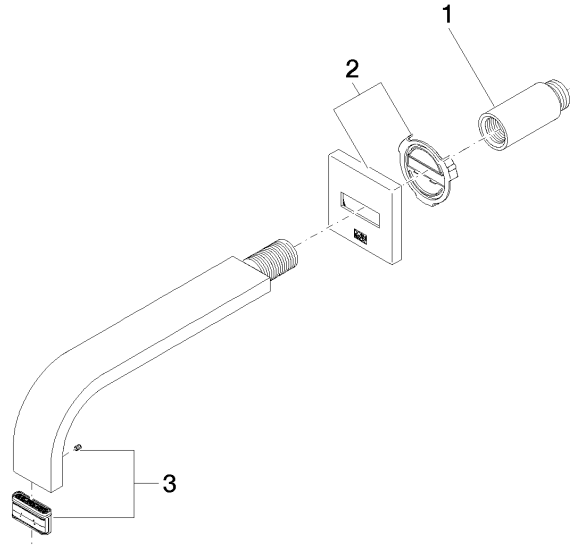

MEM Wall-mounted basin spout without pop-up waste - Champagne (22kt Gold)

MEM

13 800 782

- 200mm projection
- fixed spout
- rectangular, air-enriched flow
- hole diameter 37 mm
- rosette 60 x 60 mm
- 1/2" connection
- max. flow 5.7 l/min
- lead-free
- WRAS 2203039
- This product can help a building meet the requirements of Green Building Rating Systems, e.g. LEED®, BREEAM®, DGNB

Recommended miscellaneous

- Concealed wall elbow -** 35 085 970 90
- min. recess depth 90 mm
 - max. recess depth 163 mm

13 800 782
mm [inches]

Flow rate chart

Certificates

WRAS_2203039.

13 800 782

Spare parts list

No.	Item Number	Name	Quantity used	Delivery time
1	09 24 03 081 10 90	extension	1	2
2	90 27 78 035 00-47	rosette	1	30
3	90 29 03 109 00 90	aerator	1	2